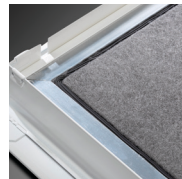

Scan the poster on the van door to take part.

Eggcrate Grilles

Also available with a removable filter membrane

If you're pushing fresh air in, you need to get the exhaust air out. Our eggcrate grilles come in a range of sizes and there's also a removable filter option, with a hinged hatch for easy access.
www.greenmillac.com/egg-crate-grilles