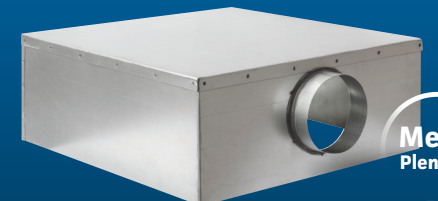

Metal Plenums

Zinc plated steel, with spot-welded and primed seams, our Metal Plenums are tough and fire resistant. Choose from a range of sizes, with top entry or side entry if you're short on head space.

www.greenmillac.com/metal-plenums