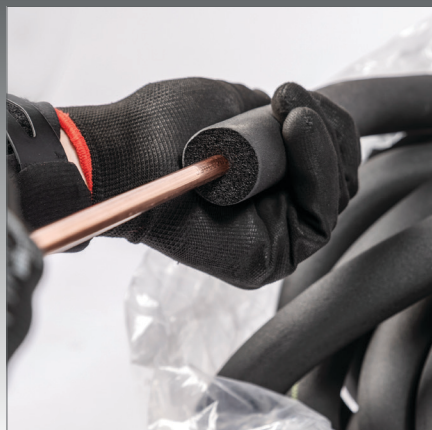

Large stocks of...

AC Install Materials

Most people already know us as one of the UK's leading suppliers of AC Install Materials. But it's always worth a reminder, just in case it's slipped your mind. www.greenmillac.com/air-conditioning