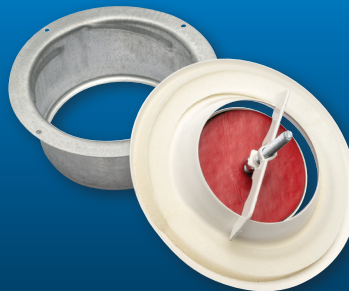

www.greenmillac.com/plastic-plenums

Metal Plenums

Zinc plated steel, with spot-welded and primed seams, our Metal Plenums are tough and fire resistant. Choose from a range of sizes, with top entry or side entry if you're short on head space.

www.greenmillac.com/metal-plenums

Air Valves, Flexible Hose & Clamps

Quick and easy to use, Flexi Ducting is the ideal solution for those awkward installs. Available in all popular sizes, choose from standard, insulated or Combi Flexi Ducting if you need extra strength and durability. And don't forget those hose clamps. www.greenmillac.com/flexible-ducting

Air Valves

White supply/exhaust Air Valves give any install a neat and tidy finish. Available in metal or a sleek plastic design; both models include an adjustable middle to control airflow.

Fire Rated Air Valves

No more fiddling around trying to get a fix in a crumbly ceiling tile. The clever Ring Leader® provides a quick and simple solution to securely fixing your Air Valves in both suspended and solid ceilings.